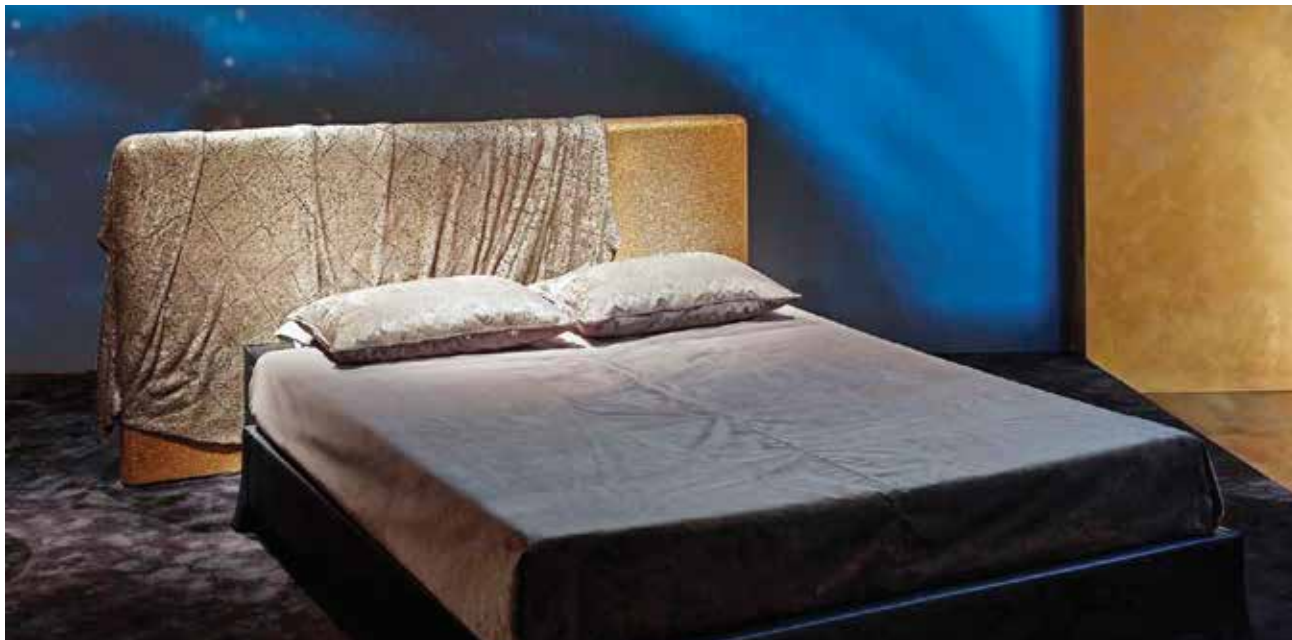

mosaic **BEDROOM** applications

artREDEFINED

A dreamy bedroom is a sanctuary where you can finally recharge. Thankfully, in the last few years, mosaic art has become a popular art form. Nowadays, there are plenty of mosaic design ideas you can use to have you living on cloud nine again in no time, with a soothing, inspiring and regenerative night's sleep within your grasp! Mosaic art will add an exclusive accent and a synchronous dreamy character to your bedroom. This art form is sure to reveal a richly imaginative and artistic history, to establish a refined style throughout your room, visibly guaranteeing absolute splendor.

BEDROOM applications

BEDROOM applications

Pandora Fine Mosaics is Granix's mosaic application brand and proudly offers Sicis products in addition to its own collection.

DISCLAIMER: Granix is an authorized dealer and installer of Sicis products. Granix and its related companies/entities and brands proudly offer to sell and install Sicis products. Granix may offer to install client's own purchased products and guide them to order their own designs. However, Granix does not offer to duplicate or copy Sicis' or any other companies' designs to any customer. Granix is not responsible for any or all copyright issues of installing or handling customer's or third party's products/orders.